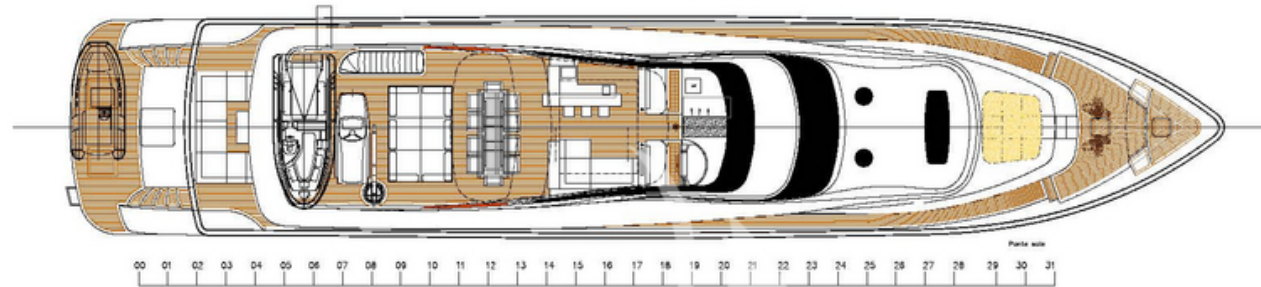

Builder: Maiora

Naval Architect: Maiora

Hull Construction: GRP

Hull Configuration: Semi displacement

WiFi connection on board, Stabilisers underway, Stabilisers at anchor, Air conditioning

Key Features

- 1** Total Refit 2022
- 2** A shining example of the Maiora Yachts with bespoke and contemporary interiors
- 3** Zero speed stabilizers for maximized comfort
- 4** Six spacious cabins including a luxurious full beam owner's suite on main deck
- 5** Delightful sundeck with a wet bar, extensive sunbathing and al fresco dining options
- 6** Very attractive charter rate
- 7** Extensive water toys collection

Snorkelling Equipment

LAYOUT

Versione "01"
18 Luglio 2008

 GARDER NAVALE SPA ITALIANA YACHTS				
Nome	38/147	Descr.	Piani Generali	
Modello	Fipa	Proprietario		
Scala	1:147	Disegnato	27/04/08	Aut. 1/30

Disclaimer