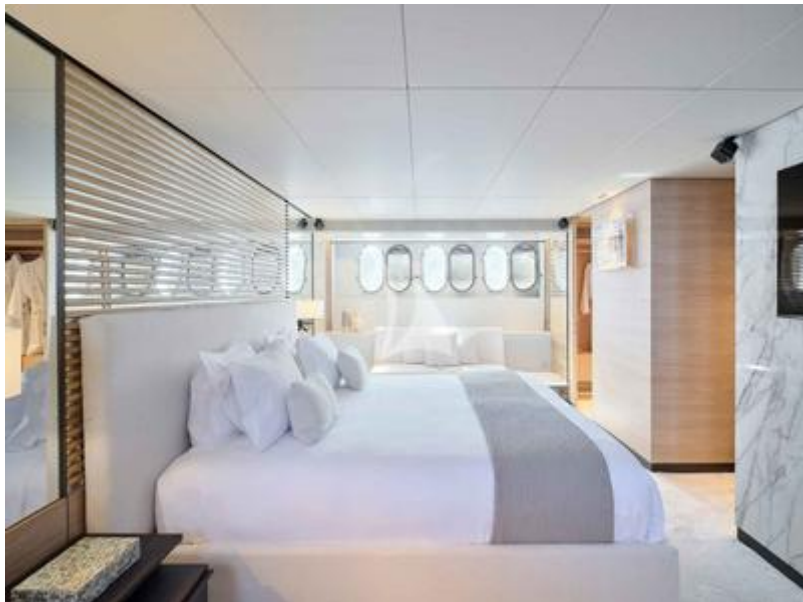

Master Cabin