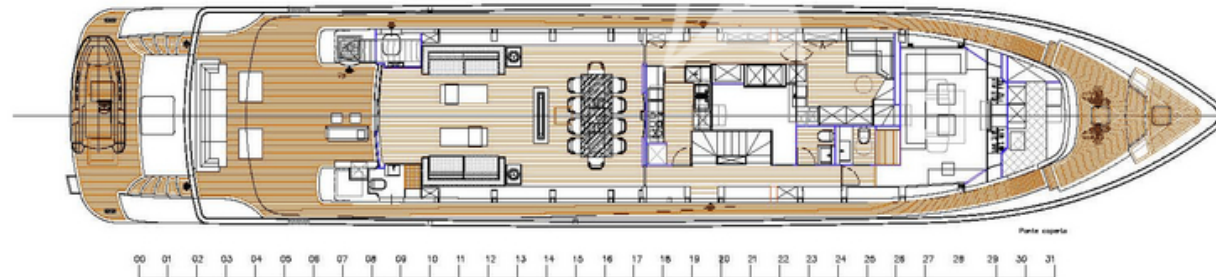

Builder: Maiora

Naval Architect: Maiora

Hull Construction: GRP

Hull Configuration: Semi displacement

WiFi connection on board, Stabilisers underway, Stabilisers at anchor, Air conditioning

Key Features

- 1** Total Refit 2022
- 2** A shining example of the Maiora Yachts with bespoke and contemporary interiors
- 3** Zero speed stabilizers for maximized comfort
- 4** Six spacious cabins including a luxurious full beam owner's suite on main deck
- 5** Delightful sundeck with a wet bar, extensive sunbathing and al fresco dining options
- 6** Very attractive charter rate
- 7** Extensive water toys collection

Snorkelling Equipment

LAYOUT

Versione "01"
18 Luglio 2008

 GARDER NAVALE SPA ITALIANA YACHTS				
Nome	38/147	Descr.	Piani Generali	
Modello	Fipa	Proprietario		
Scala	1:147	Disegnato	27/04/08	Aut. 1/30

Disclaimer